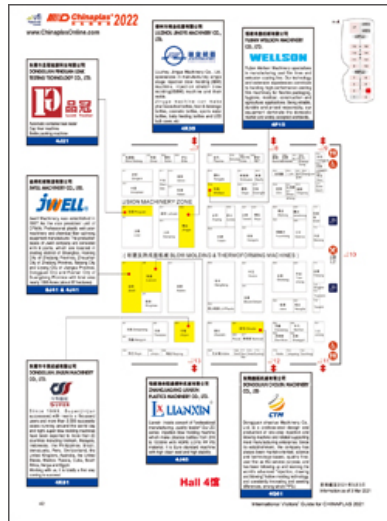

International Visitors' Guide

The **ONLY** official ENGLISH guide for CHINAPLAS 2022

7,000
Print Circulation

350,000 sqm

3,576
Exhibitors

152,134
visitors

127,638

Overseas Visitors at ChinaplasOnline.com & AdsaleCPRJ.com in April 2021, CHINAPLAS Month.

Distribution at overseas visitor registration counters, info counters and CPRJ Kiosks.

eCopy is delivered via AdsaleCPRJ.com, social media and eNewsletter to over **240,000** Adsale overseas members from **150+** countries/regions.

CONTENT

- Show information
- Concurrent events
- Floor plans
- Exhibit highlights
- Industry review
- List of exhibitors who welcome overseas buyers
- Travel information

IVG eVersion

Click/Scan to View eVersion: https://www.adsalecprj.com/en/nper_show