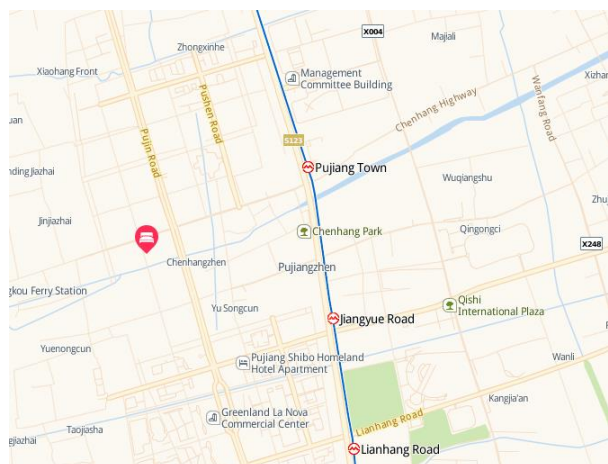

Transportation and Recommended Accommodation

Transportation

Conference Venue: Crowne Plaza Shanghai Pujiang (5 Star)

Address: No.3701, Chenhang Rd, Minhang District Shanghai, 201114, P.R.China

Distance from hotel venue

Hongqiao International Airport	39 min
Pudong International Airport	60 min
Shanghai Railway Station	28 min
Shanghai Hongqiao Railway Station	43 min

For more transportation details, please visit the hotel website
<https://www.crowneplaza.com>